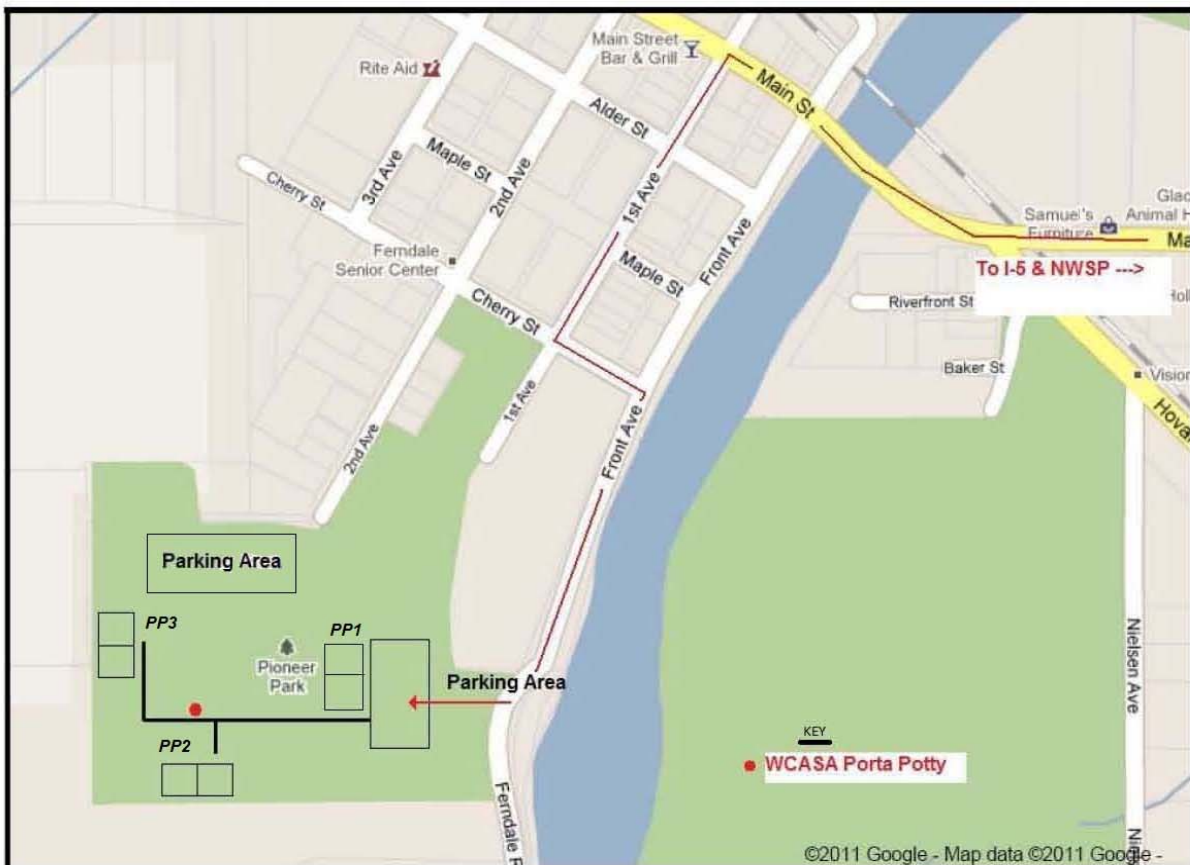

Pioneer Park Directions & Park Rules

****Rules of Pioneer Park**

- no pets except guide animals
- no alcoholic beverages
- no smoking

Directions to Pioneer Park from Northwest Soccer Park

1. Right on Northwest Drive to Axton Road
2. Take a left on Axton Road and drive west
3. Axton Road will turn into Main Street
4. Take Main Street to 1st Avenue and turn left
5. Turn left on Cherry St. and follow to Ferndale Rd
6. Turn right on Ferndale Rd
7. Entrance to Pioneer Park on right

Pioneer Park is 3.25 miles and approximately 7 min from Northwest Soccer Park.

****Please note- Gate will be locked- it is a .2mile walk to Fields S2 & S3- leave time to walk to your field**