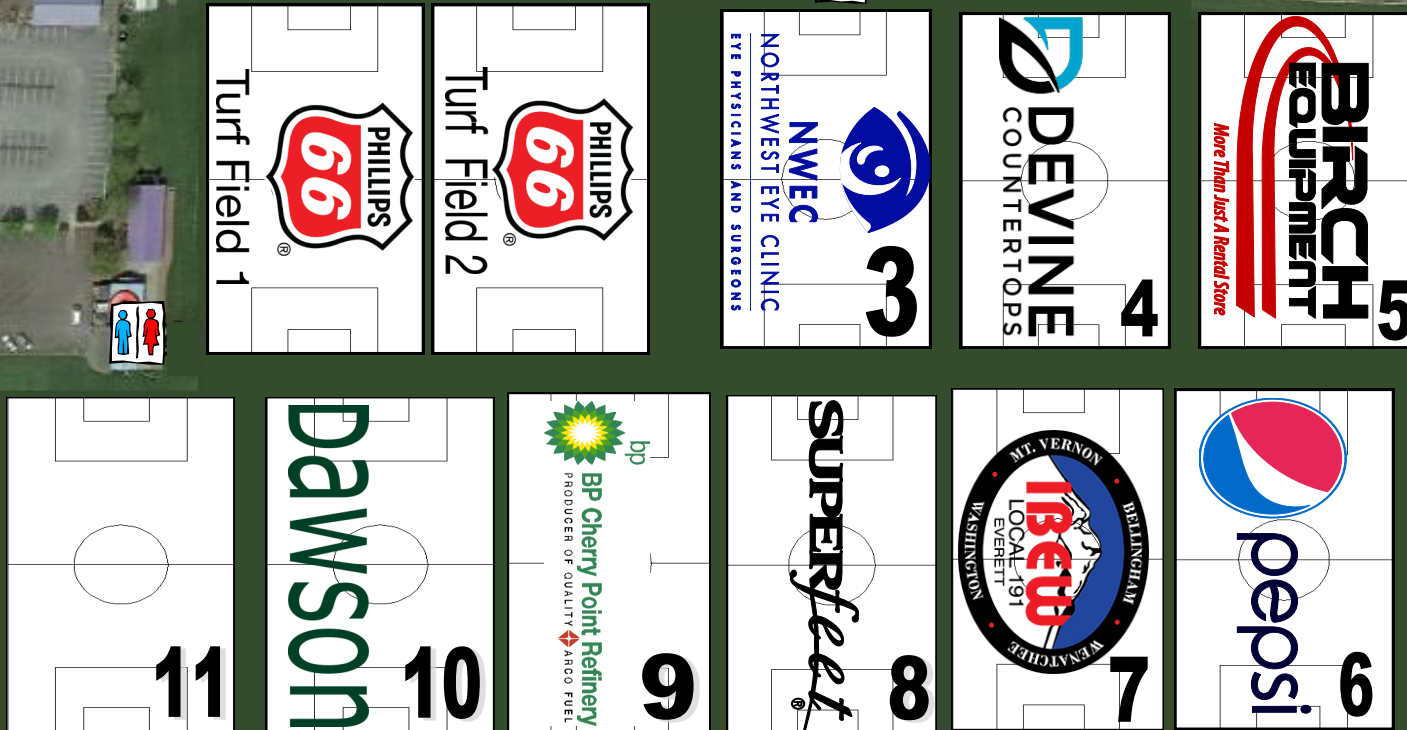

SPRING 2017

Smith Road

 =Bathrooms

Northwest Avenue

Waschke Road Entrance

Note: Map not to scale

Phillips 66 Soccer Park Rules

For all the latest information on Whatcom County Soccer go to www.whatcomsoccer.com

No pets on the complex: even if on a leash – exception for

No alcoholic beverages: County ordinance

No smoking on complex: please limit smoking to your vehicles

Park at your own risk: Improper use of parking area will result in towing