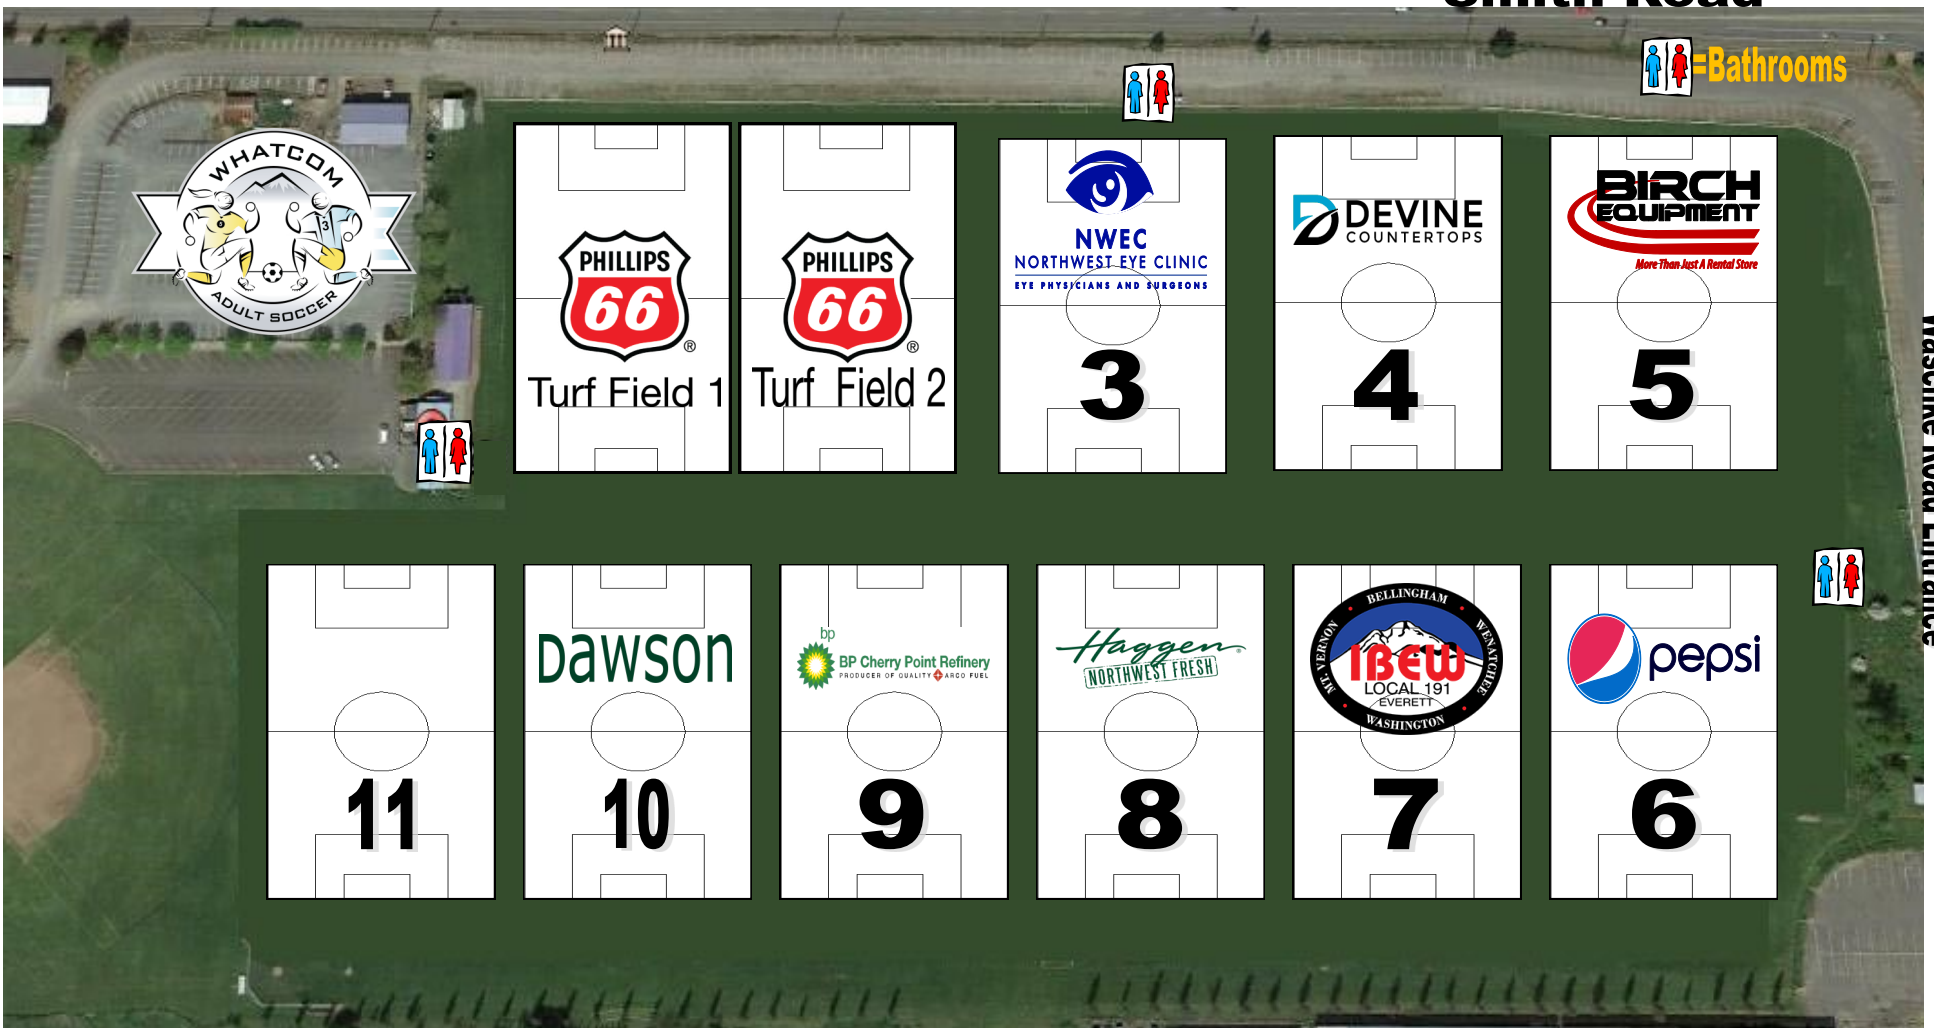

Summer 2018

Smith Road

Northwest Avenue

Waschke Road Entrance

For all the latest information on
Whatcom County Soccer go to

www.whatcomsoccer.com

Phillips 66 Soccer Park, Sportsplex, and it's programs are owned and operated by the Whatcom Sports & Recreation, a 501(C) 3 Non Profit Corporation. The Whatcom Sports Commission is committed to develop and maintain athletic facilities and programs of the highest standards for the benefit of the citizens of Whatcom County.

Phillips 66 Soccer Park Rules

- No pets on the complex
- No alcoholic beverages
- No smoking on complex
- Park at your own risk
- Keep off the goals & nets
- No unauthorized use