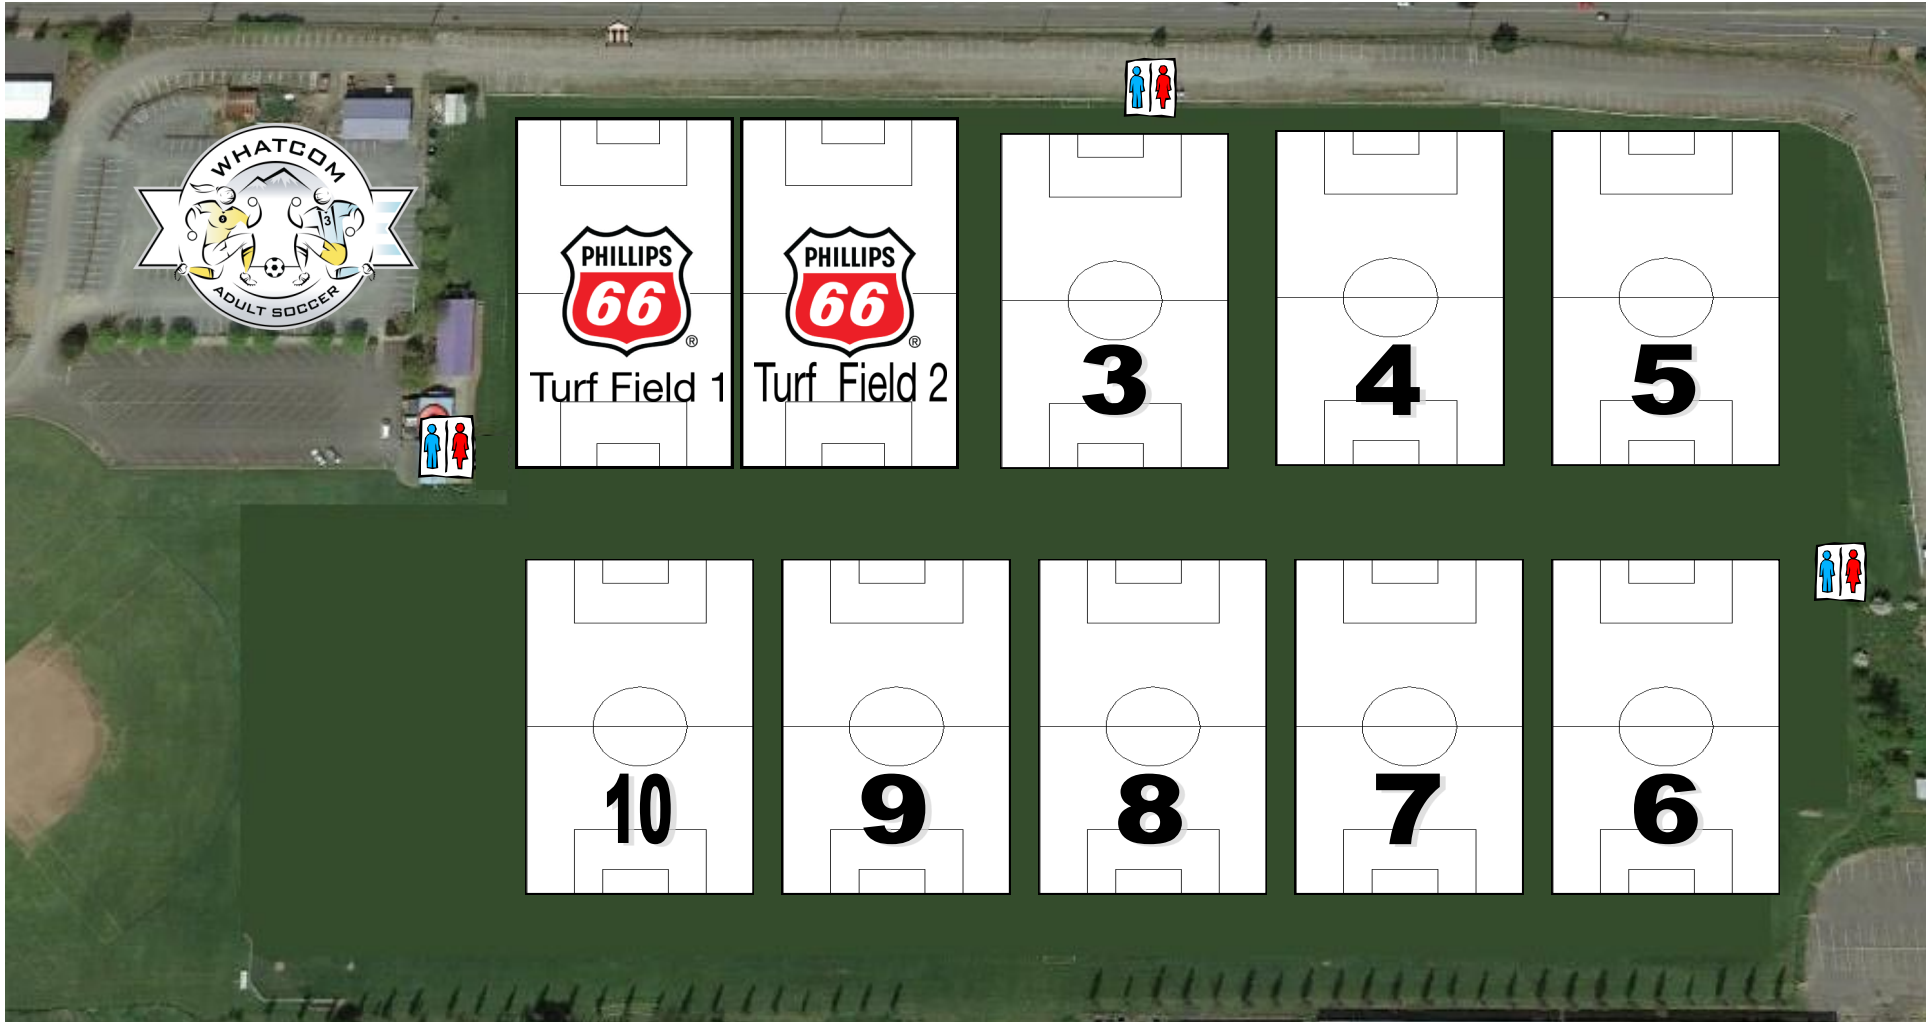

SPRING 2021

Smith Road

Northwest Avenue

Waschke Road Entrance

www.whatcomsoccer.com

Phillips 66 Soccer Park Rules

Phillips 66 Soccer Park, Sportsplex, and it's programs are owned and operated by the Whatcom Sports & Recreation, a 501(C) 3 Non Profit Corporation.. Whatcom Sports & Recreation is committed to develop and maintain athletic facilities and programs of the highest standards for the benefit of the citizens of Whatcom County.

No pets at the complex

Park at your own risk

No alcoholic beverages

Keep off the goals & nets

No smoking at complex

No unauthorized use